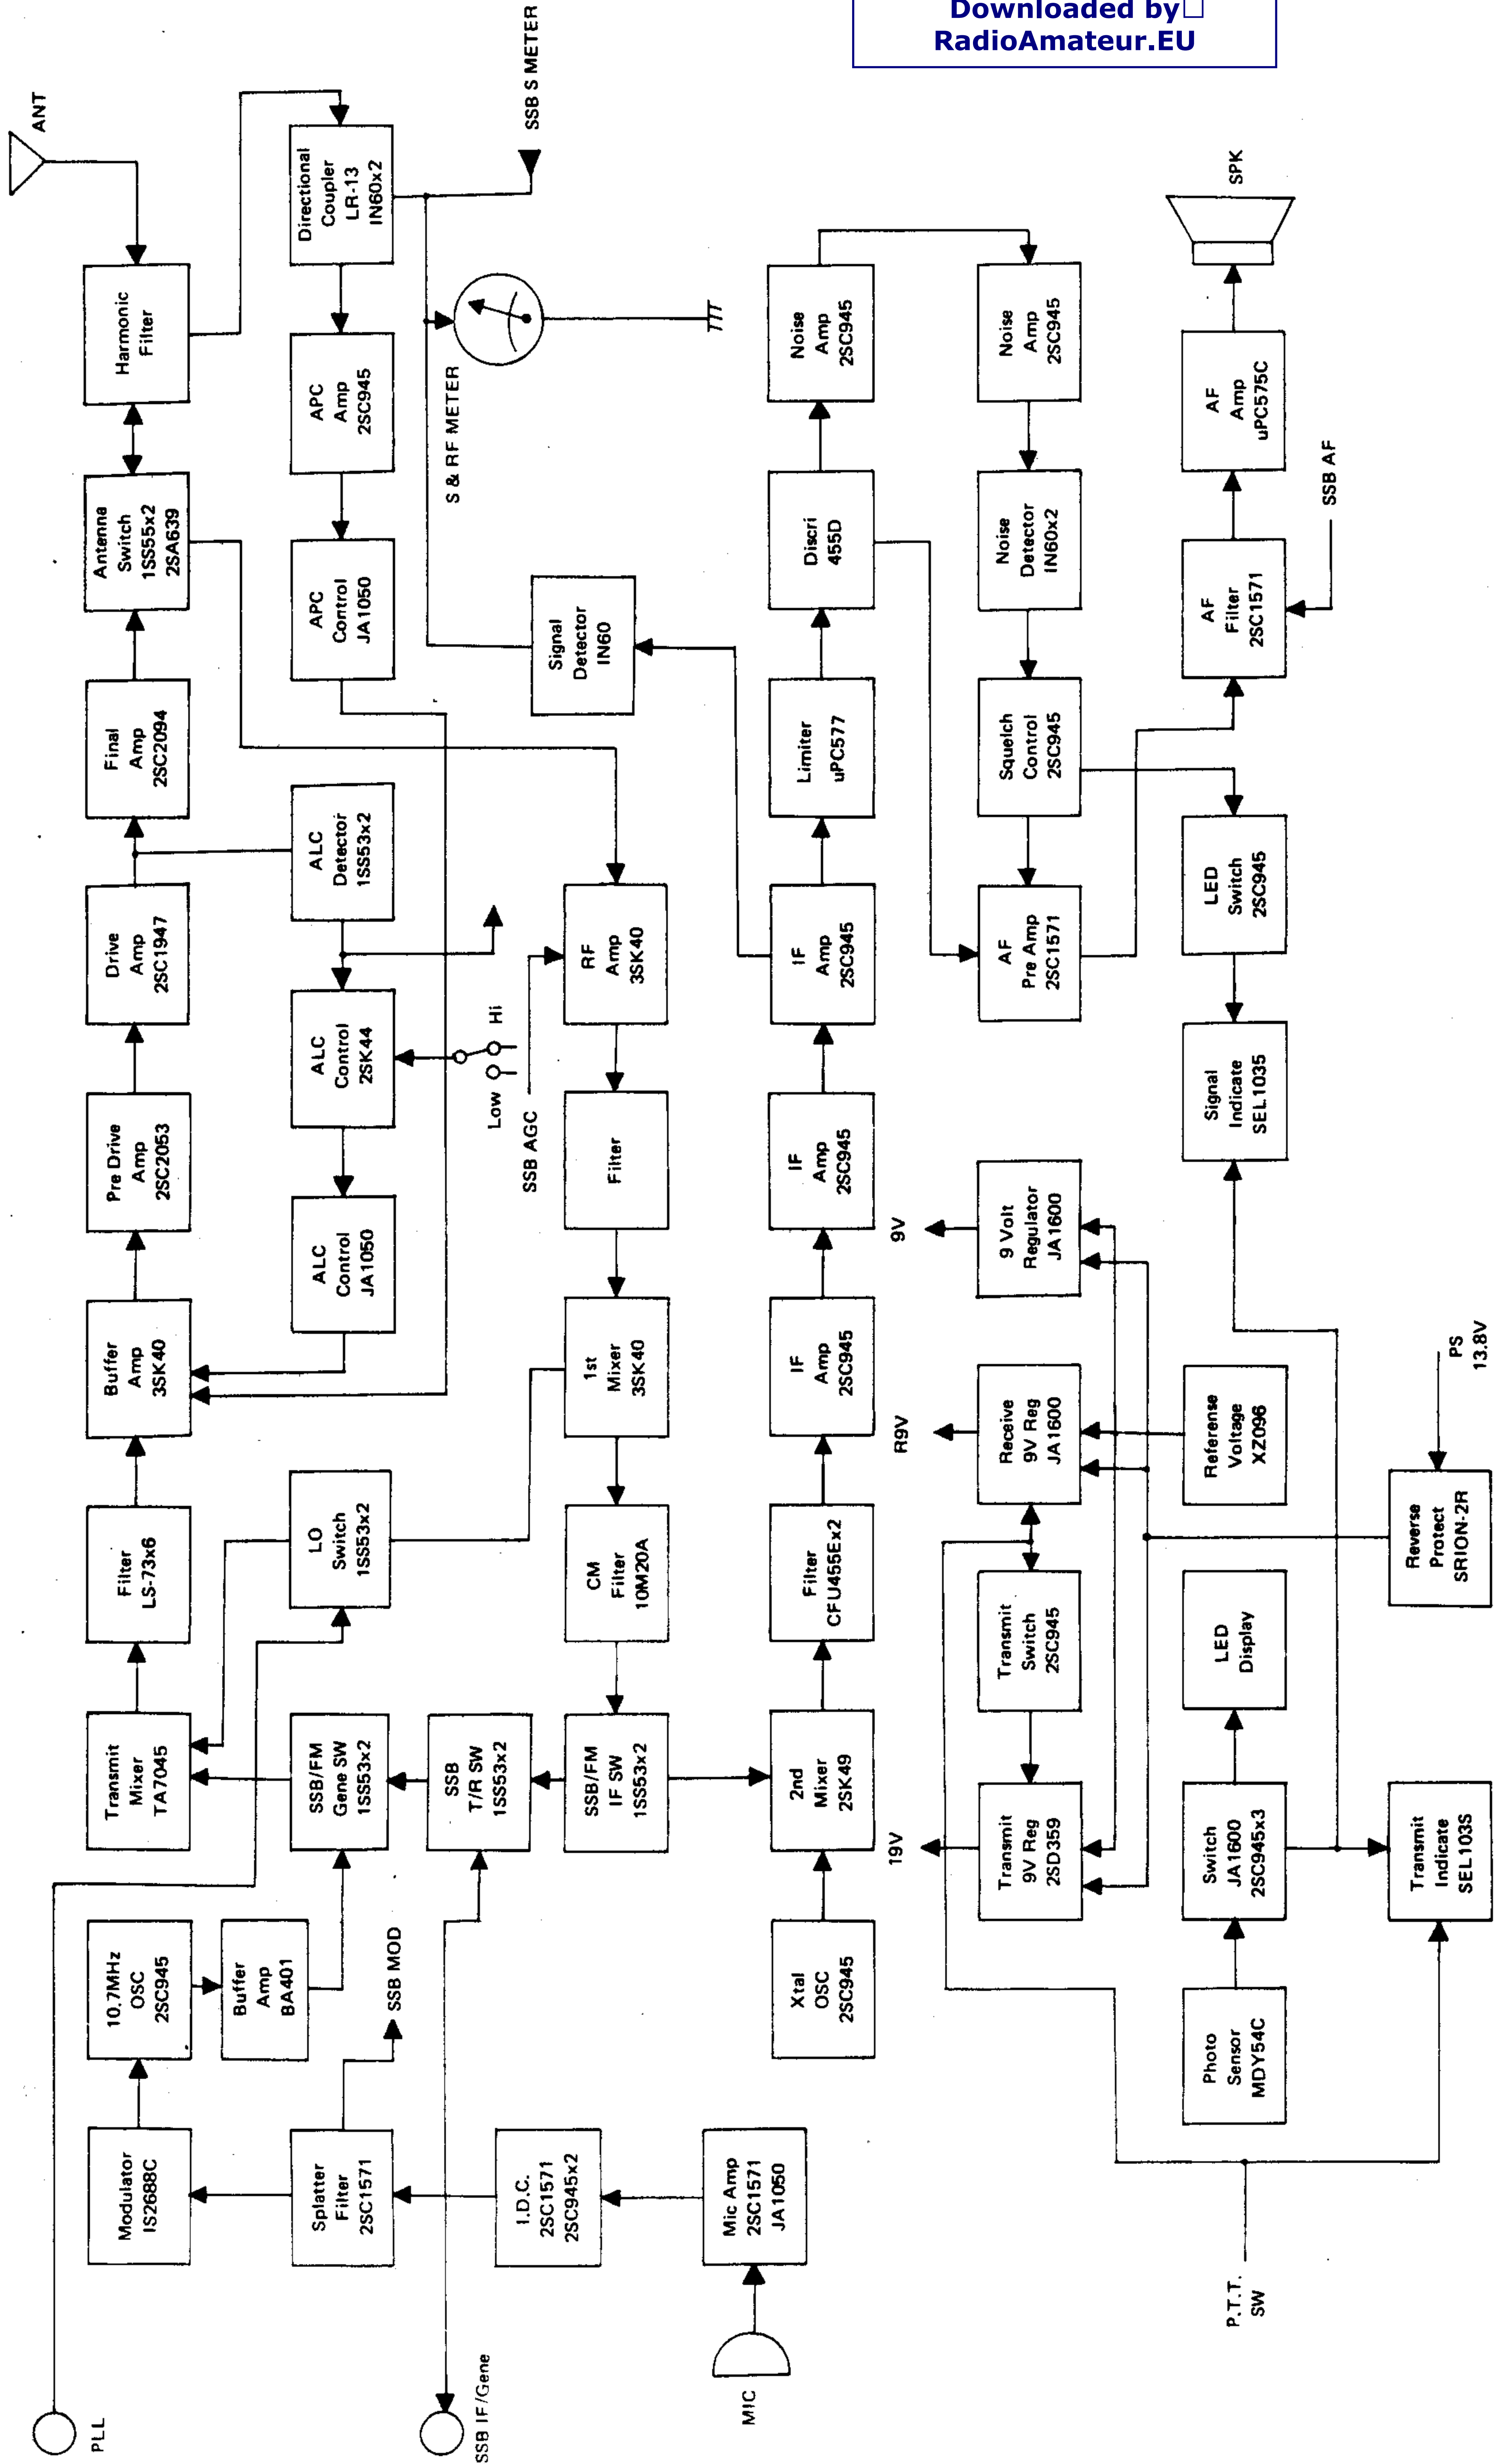

Block diagram

Scanned by IW1AU
 Downloaded by
 RadioAmateur.EU

SCHEMA A BLOCCCHI

Block diagram - logic circuits

SCHEMA A BLOCCHI - CIRCUITI LOGICI

Scanned by IW1AU
 Downloaded by
 RadioAmateur.EU

PLL (U-116)

ACC J-5

1. CENTE M	8. E	15. LOCK	22. K2
2. 13.8V	9. NC	16. UD	23. K4
3. STAND BY	10. NC	17. SCAN	24. K8
4. AUDIO	11. NC	18. CL	
5. MIC INPUT	12. NC	19. FCL	
6. T9V	13. NC	20. K0	
7. ALC	14. NC	21. K1	

Scanned by IW1AU
Downloaded by RadioAmateur.EU

PLL UNIT U-116