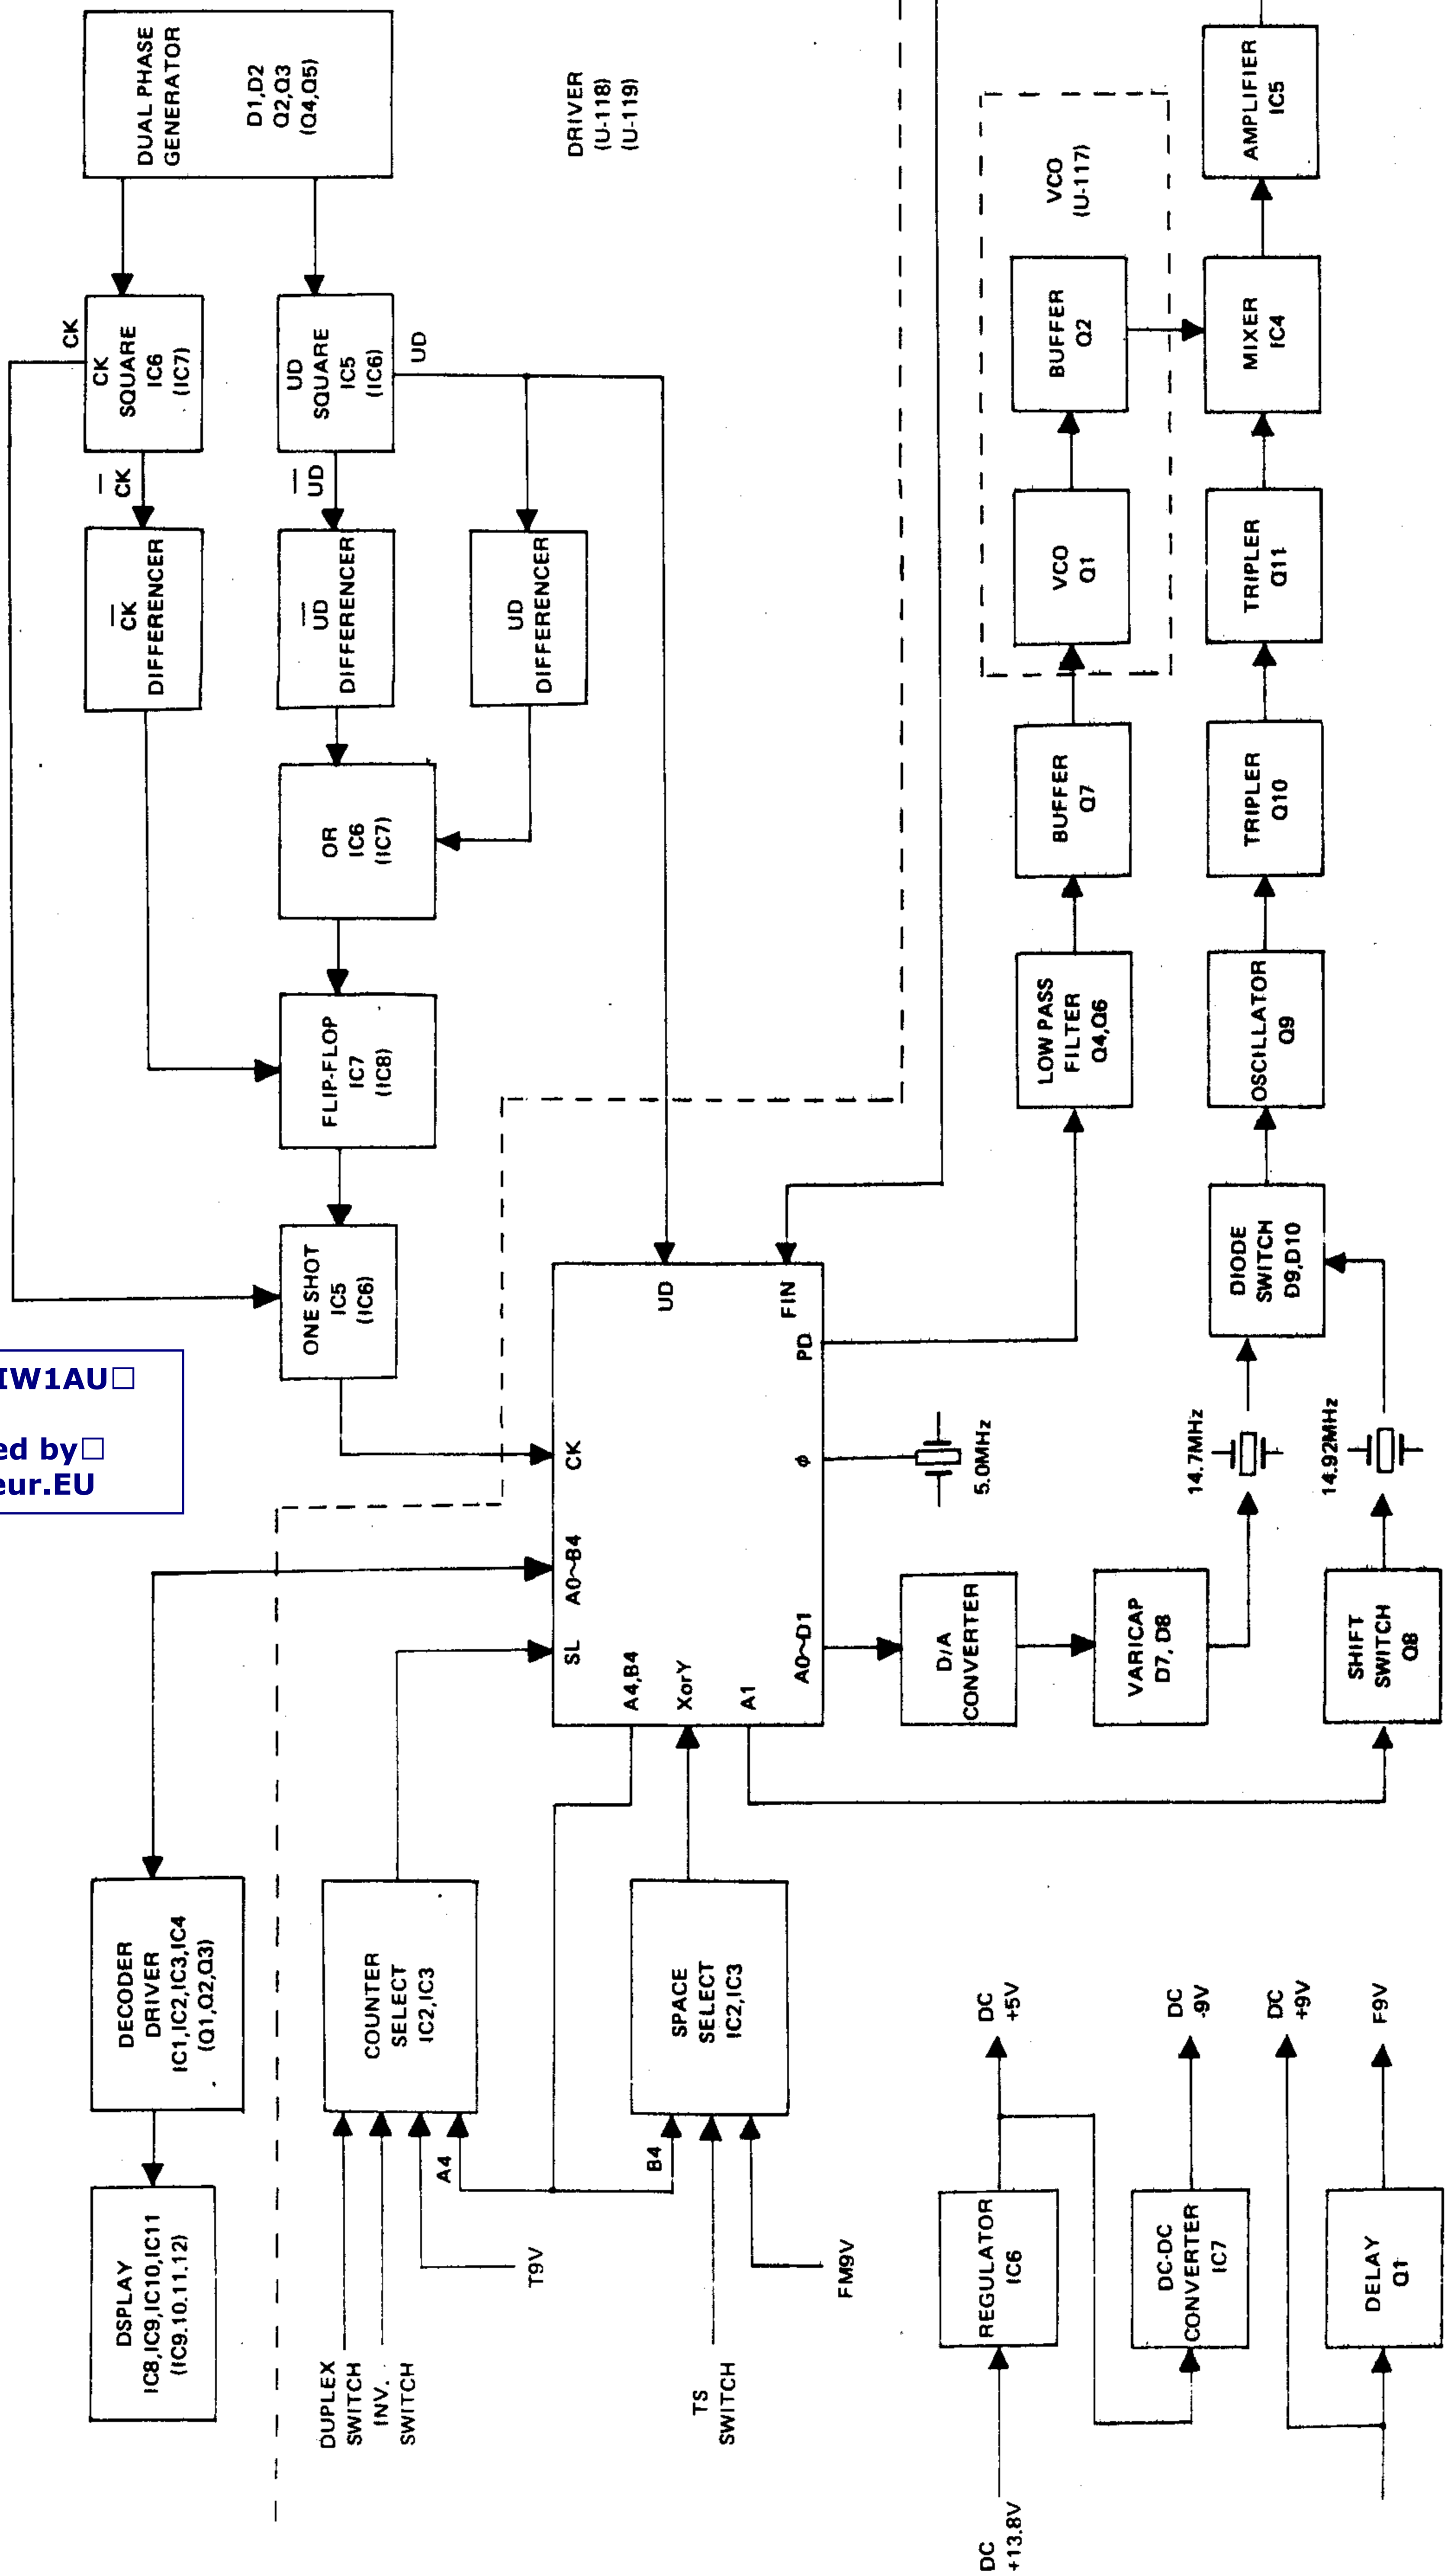

Block diagram

Scanned by IW1AU
 Downloaded by
 RadioAmateur.EU

SCHEMA A BLOCCCHI

Block diagram - logic circuits

SCHEMA A BLOCCHI - CIRCUITI LOGICI

Scanned by IW1AU
 Downloaded by
 RadioAmateur.EU

PLL (U-116)

ACC J-5

1. CENTE M	8. E	15. LOCK	22. K2
2. 13.8V	9. NC	16. UD	23. K4
3. STAND BY	10. NC	17. SCAN	24. K8
4. AUDIO	11. NC	18. CL	
5. MIC INPUT	12. NC	19. FCL	
6. T9V	13. NC	20. K0	
7. ALC	14. NC	21. K1	

Scanned by IW1AU
Downloaded by RadioAmateur.EU

PLL UNIT U-116