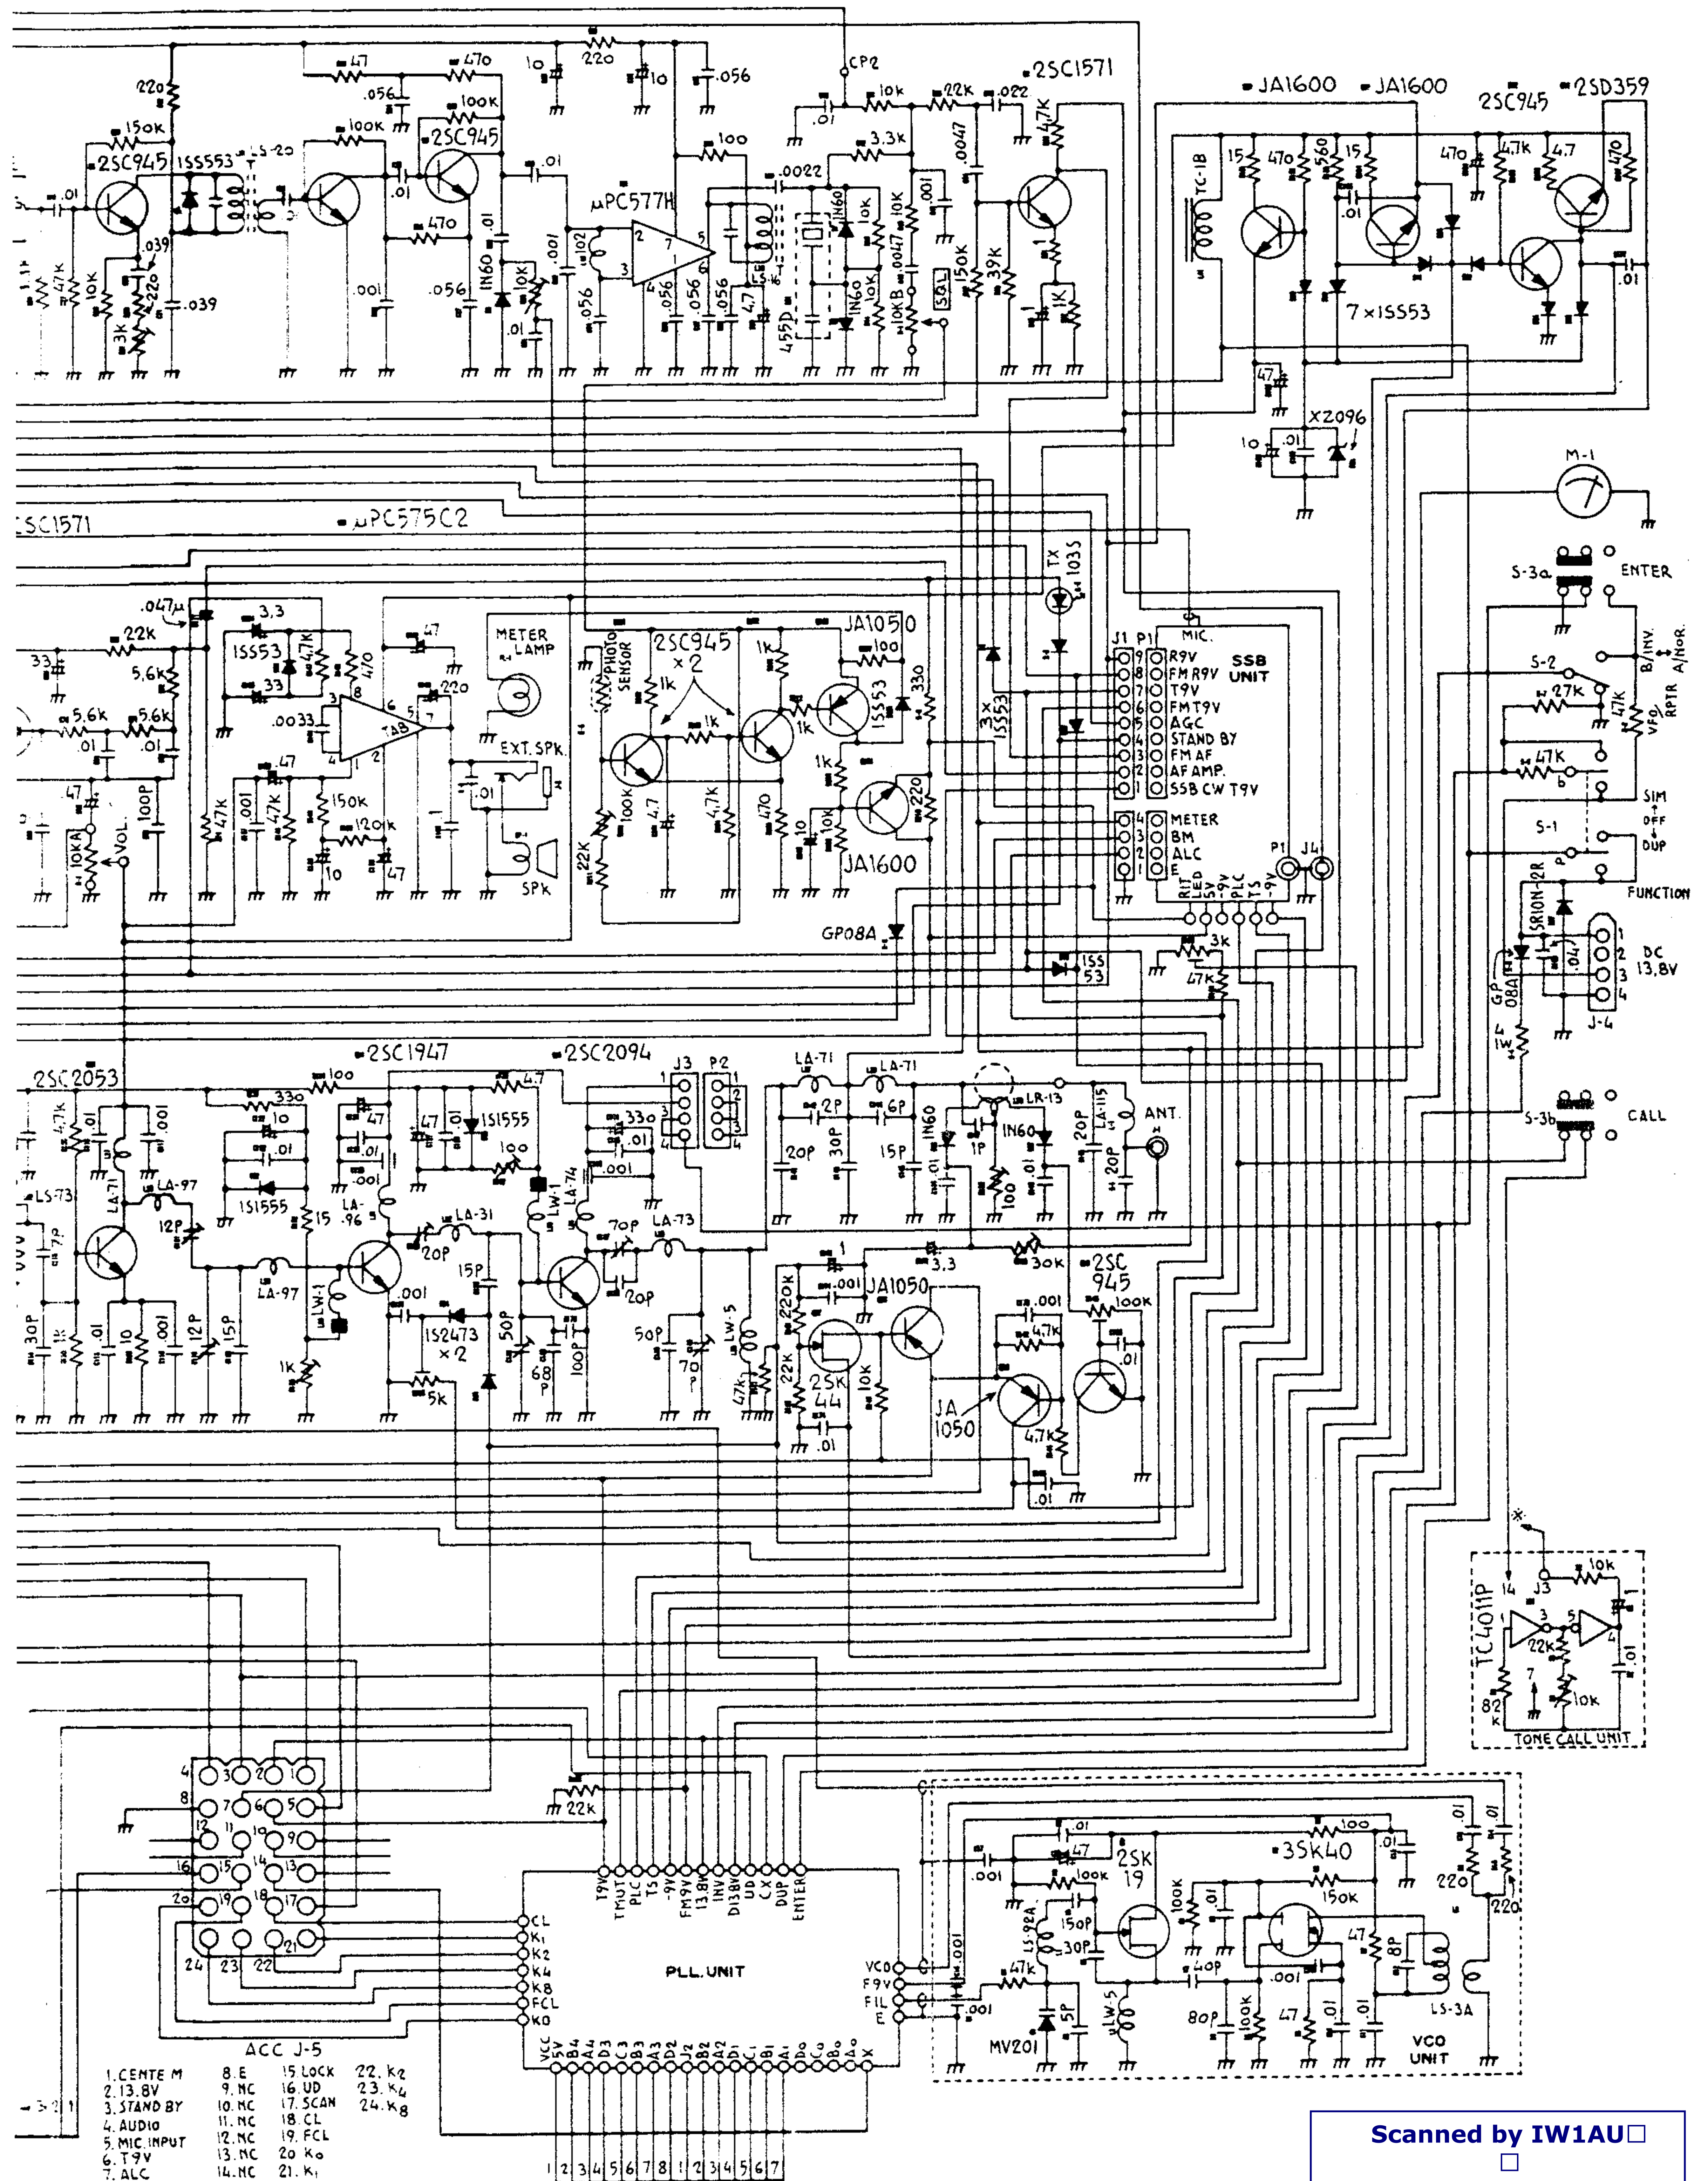

Block diagram

Scanned by IW1AU
 Downloaded by
 RadioAmateur.EU

SCHEMA A BLOCCCHI

Block diagram - logic circuits

SCHEMA A BLOCCHI - CIRCUITI LOGICI

Scanned by IW1AU
 Downloaded by
 RadioAmateur.EU

PLL (U-116)

ACC J-5

1. CENTE M	8. E	15. LOCK	22. K2
2. 13.8V	9. NC	16. UD	23. K4
3. STAND BY	10. NC	17. SCAN	24. K8
4. AUDIO	11. NC	18. CL	
5. MIC INPUT	12. NC	19. FCL	
6. T9V	13. NC	20. K0	
7. ALC	14. NC	21. K1	

Scanned by IW1AU
Downloaded by RadioAmateur.EU